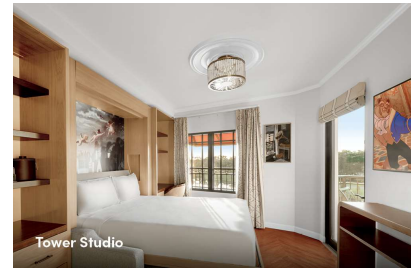

ROOMS & VILLAS

One Bedroom Villa

Deluxe Studio

One & Two Bedroom Villa

Tower Studio

Tower Studios

Accommodate up to two Guests, and have 1 queen-size pull-down bed and private porch or balcony

Deluxe Studios

Accommodate up to five Guests, and have 1 queen-size bed, 1 queen-size pull-down bed, 1 single pull-down bed and private porch or balcony

One Bedroom Villas

Accommodate up to five Guests, and have 1 king-size bed in master bedroom, 1 queen-size pull-down bed & 1 single pull-down bed in living room, and offer a fully equipped kitchen, washer and dryer, and private porch or balcony

Two Bedroom Villas

Accommodate up to nine Guests, and have 1 king-size bed in master bedroom, 2 queen-size beds in second bedroom, 1 queen-size pull-down bed & 1 single pull-down bed in living room, and offer a fully equipped kitchen, washer and dryer, and private porch or balcony

Grand Villas

Accommodate up to twelve Guests, and have 1 king-size bed in master bedroom, 2 queen-size beds in second & third bedroom, 1 queen-size pull-down bed in living room, and offer a fully equipped kitchen, washer and dryer, and private porch or balcony