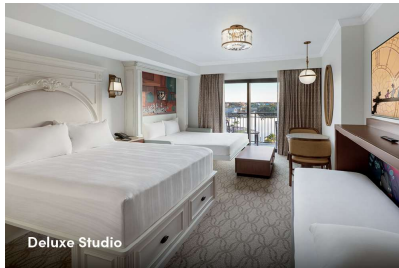

One Bedroom Villa

Deluxe Studio