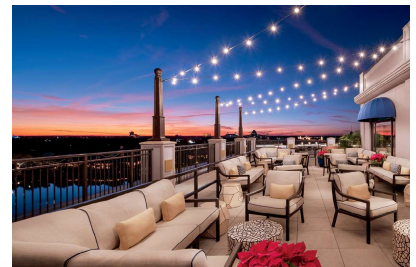

DISNEY'S RIVIERA RESORT

Enchantment awaits you at a Resort hotel that's inspired by Europe and imagined by Disney. Here, you can delight in exhilarating activities, delectable dining, and stylish accommodations—from cozy Tower Studios to spacious villas with up to 3 bedrooms.

Beau Soleil Pool

More Resort Fun

Riviera Resort Campfire Activities

Movies Under the Stars

Bocce Ball Court

Activity lawn and Chess Lawn

Athlétique Fitness Center

TRANSPORTATION