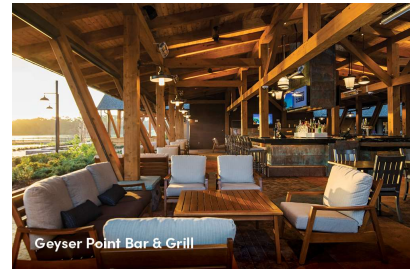

serene surroundings. Standout features include a full range of accommodations with modern amenities—from Deluxe Studios to 26 waterfront Cabins with wraparound porches.

All are just a breezy boat ride to **Magic Kingdom®** Park, this Resort celebrates the ethos of traditional craftsmanship and the great outdoors.

Story Book Dining at Artist Point with Snow White
Whispering Canyon Cafe

Quick-Service dining

Geyser Point Bar & Grill
Roaring Fork

Other dining options

Territory Lounge

Territory Lounge

Story Book Dining

Geyser Point Bar & Grill