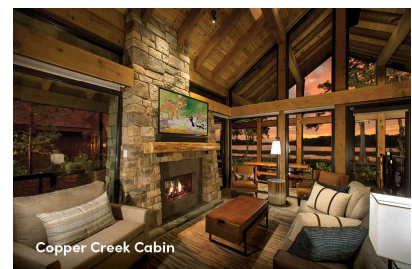

ROOMS, VILLAS & CABINS

Standard Room

Copper Creek Villa

Boulder Ridge Villa

Copper Creek Cabin

Standard Rooms

Standard Rooms

Accommodate up to four Guests, plus one child under age 3 in a crib, 2 queen-size beds or 1 king-size bed

Cabins

at Copper Creek Villas & Cabins

Accommodate up to eight Guests, plus one child under age 3 in a crib, and offer fully equipped kitchen, master bedroom, second bedroom, two full bathrooms, washer and dryer, double-sided fireplace, and private, screen-in porch with built in hot-tub