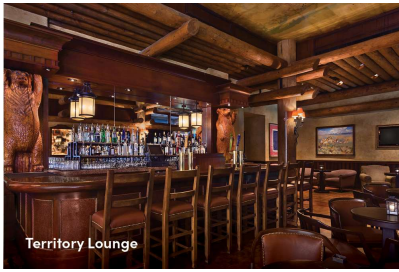

Story Book Dining at Artist Point with Snow White
Whispering Canyon Cafe

Quick-Service dining

Geyser Point Bar & Grill
Roaring Fork

Other dining options

Territory Lounge

Territory Lounge

Story Book Dining

Geyser Point Bar & Grill