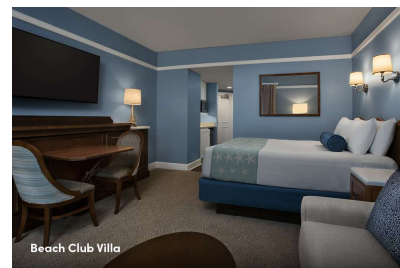

ROOMS & VILLAS

Standard Room

Deluxe Studio

Beach Club Villa

Beach Club Villa

Standard Rooms

Accommodate up to five Guests, plus one child under age 3 in a crib, 1 king-size bed or 1 king-size bed & 1 day bed or 2 queen-size beds or 1 queen-size bed & 1 day bed or 2 queen beds & 1 day bed

Deluxe Studio

at Disney's Beach Club Villas

Accommodate up to four Guests, plus one child under age 3 in a crib, and have a kitchenette, one queen-size bed, double-size sleeper sofa and private porch or balcony

One Bedroom Villa

at Disney's Beach Club Villas

Accommodate up to four Guests, plus one child under age 3 in a crib, and offer a king-size bed in master bedroom & queen-size sleeper sofa in living room, a fully equipped kitchen, washer and dryer, and private porch or balcony

Two Bedroom Villa

at Disney's Beach Club Villas

Accommodate up to eight Guests, plus one child under age 3 in a crib, and offer a master bedroom, second bedroom, two full bathrooms, a fully equipped kitchen, washer and dryer, and private porch or balcony