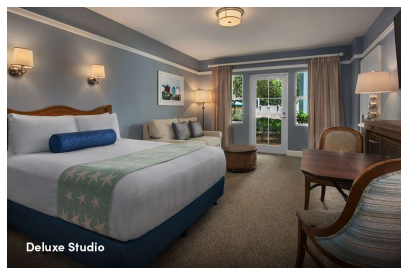

ROOMS & VILLAS

Standard Room

Deluxe Studio

Beach Club Villa

Beach Club Villa

Standard Rooms

Accommodate up to five Guests, plus one child under age 3 in a crib, 1 king-size bed or 1 king-size bed & 1 day bed or 2 queen-size beds or 1 queen-size bed & 1 day bed or 2 queen beds & 1 day bed

Deluxe Studio

at Disney's Beach Club Villas

Accommodate up to four Guests, plus one child under age 3 in a crib, and have a kitchenette, one queen-size bed, double-size sleeper sofa and private porch or balcony

One Bedroom Villa

at Disney's Beach Club Villas

Accommodate up to four Guests, plus one child under age 3 in a crib, and offer a king-size bed in master bedroom & queen-size sleeper sofa in living room, a fully equipped kitchen, washer and dryer, and private porch or balcony

Two Bedroom Villa

at Disney's Beach Club Villas

Accommodate up to eight Guests, plus one child under age 3 in a crib, and offer a master bedroom, second bedroom, two full bathrooms, a fully equipped kitchen, washer and dryer, and private porch or balcony