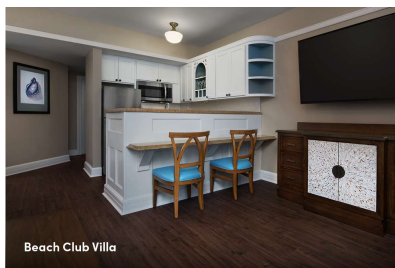

Beach Club Villa