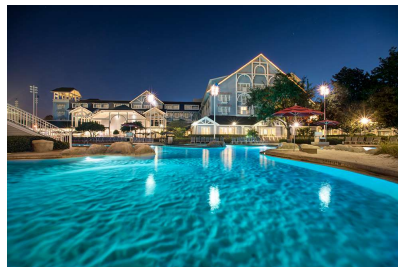

DISNEY'S BEACH CLUB RESORT

Discover the casual elegance of this charming, New England-style Resort hotel. Savor exquisite dining, and explore the pools, lagoons and spas of Stormalong Bay. Sail around Crescent Lake on a rented mini-powerboat, and experience the luxurious comfort of a Club Level Suite. Sharing many amenities with its more formal sister, **Disney's Yacht Club Resort**, **Disney's Beach Club Resort** is walking distance to **EPCOT®** and a convenient boat ride to **Disney's Hollywood Studios®**.

One Bedroom Villa

at Disney's Beach Club Villas

Accommodate up to four Guests, plus one child under age 3 in a crib, and offer a king-size bed in master bedroom & queen-size sleeper sofa in living room, a fully equipped kitchen, washer and dryer, and private porch or balcony

Two Bedroom Villa

at Disney's Beach Club Villas

Accommodate up to eight Guests, plus one child under age 3 in a crib, and offer a master bedroom, second bedroom, two full bathrooms, a fully equipped kitchen, washer and dryer, and private porch or balcony

3 Leisure Pools

More Resort Fun

Resort Campfire Activities

Movies Under the Stars

Poolside Cabana Rentals

Disney's Fantasia Gardens Miniature Golf Course

Motorized Boat Rentals

Fishing